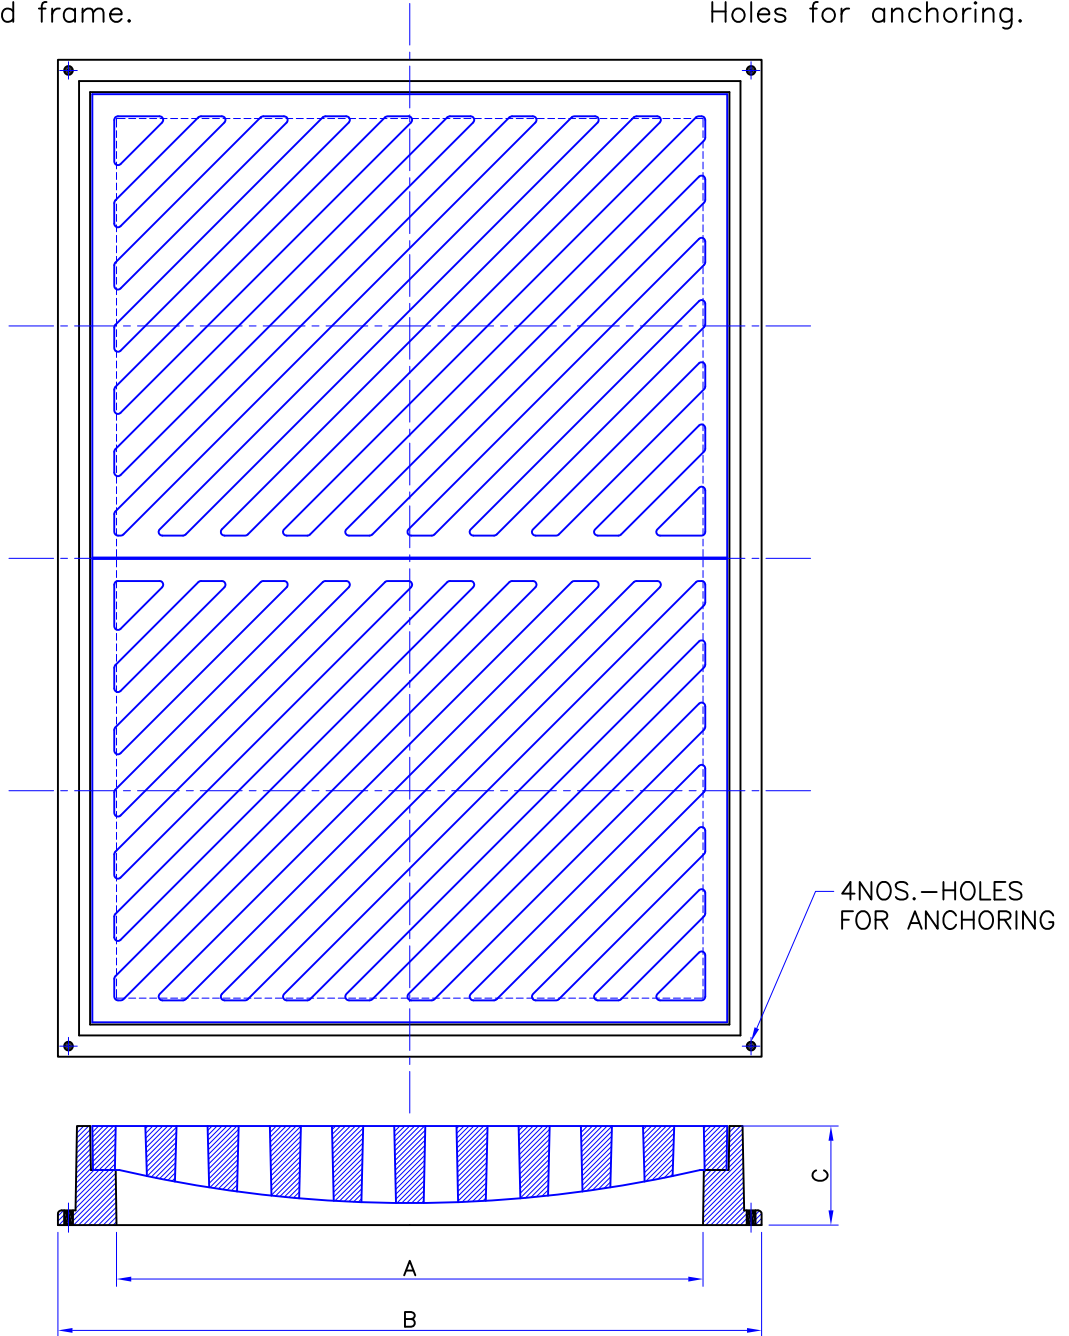

شركة المصنع السعودي القبرصي لسبك و تشكيل المعادن المحدودة  
SAUDI CYPRUS FOUNDRIES LTD.

ITEM CATEGORY: GRATINGS AND FRAMES - FOR CATCH BASIN

ITEM DESCRIPTION: RECTANGULAR GRATING AND FRAME

Ultra-Heavy duty,  
Ductile iron  
Grating and frame.

Features:  
Two gratings.  
Holes for anchoring.

Item code	Clear Opening A(mm)	Over Base B(mm)	Depth C(mm)	Loading (Tons)	Standard
RG-815 (UHD)	800x1200	960x1360	135	90	EN124/F900

(IF IN DOUBT, PLEASE ASK)